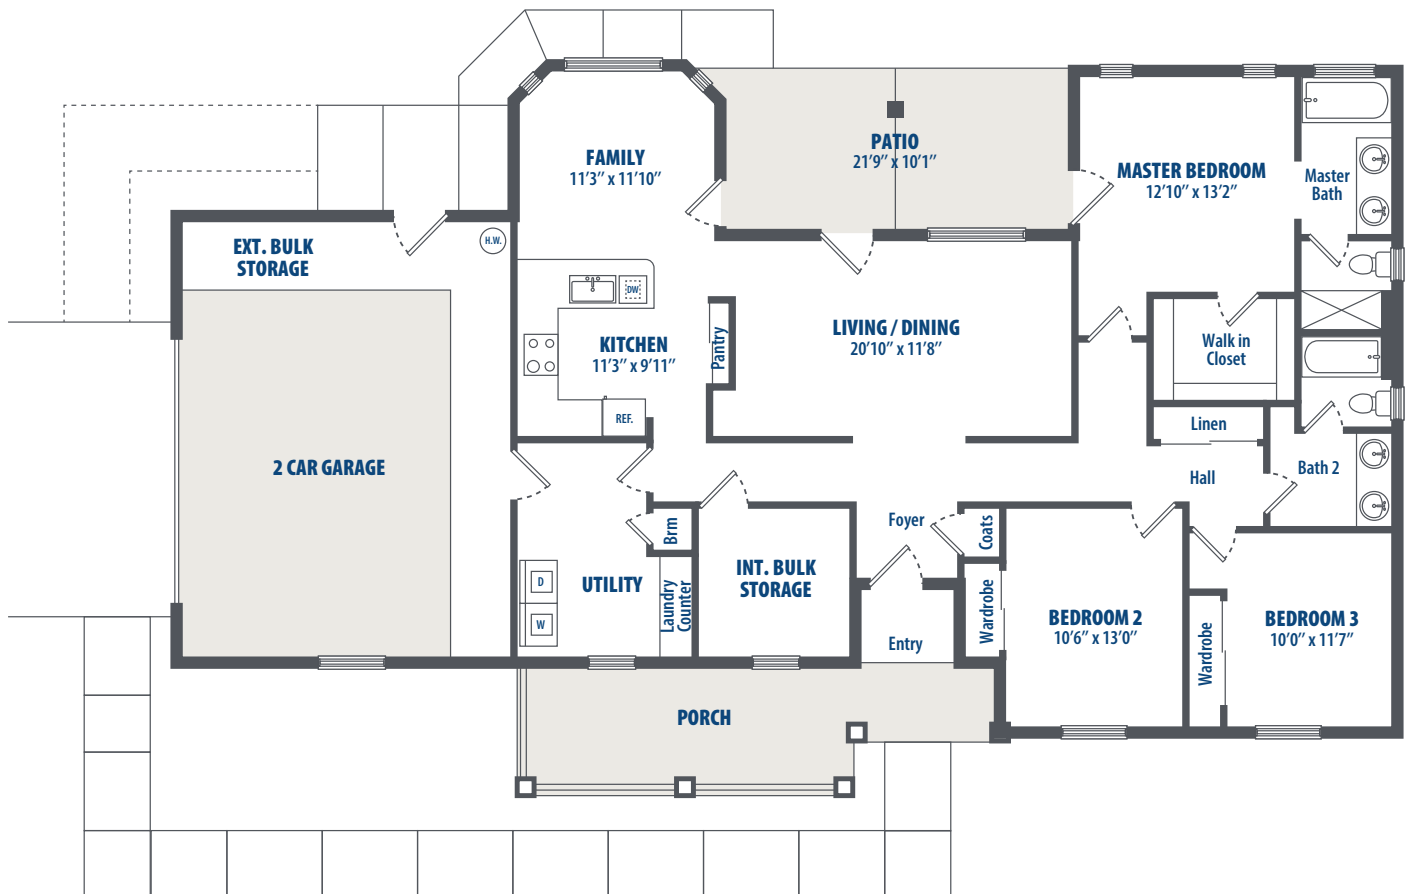

VILLAGE II - UNIT E

3 Bedroom | 2 Bath | 1767 Sq. Ft.*

1012 Golden Smoke Drive | Kirtland AFB, NM 87116 | Phone: 505-551-3855

**All square footage is approximate.*