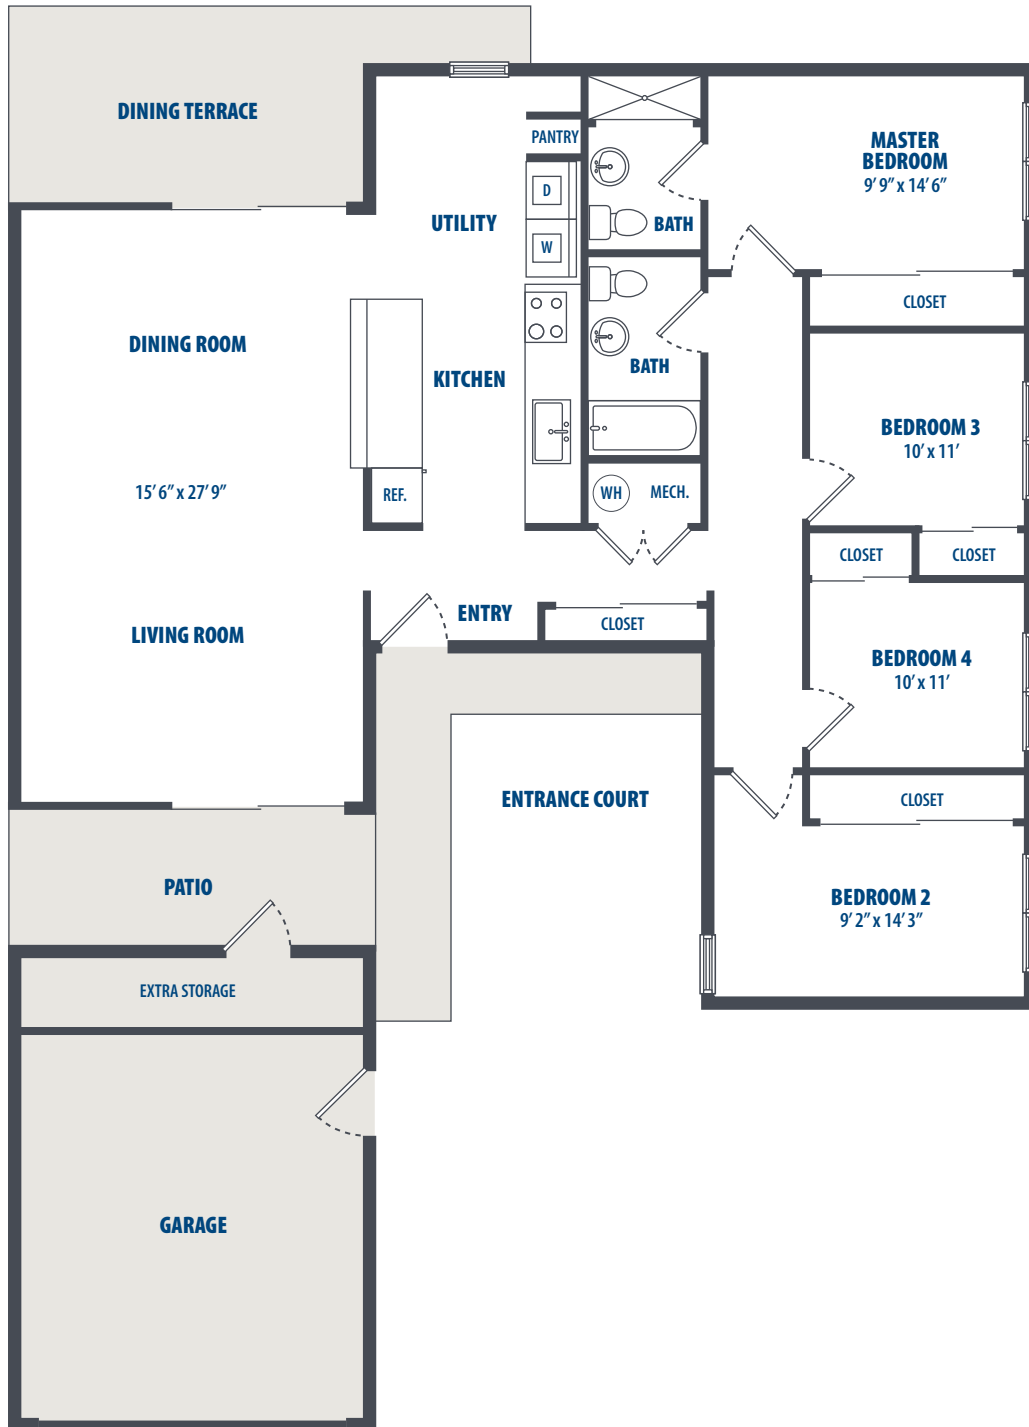

4 BEDROOM W/ GARAGE

4 Bedroom | 2 Bath | 1400 Sq. Ft.*

4129B Mercury Circle SE | Albuquerque, NM 87116 | Phone: 505-551-3855

**All square footage is approximate.*